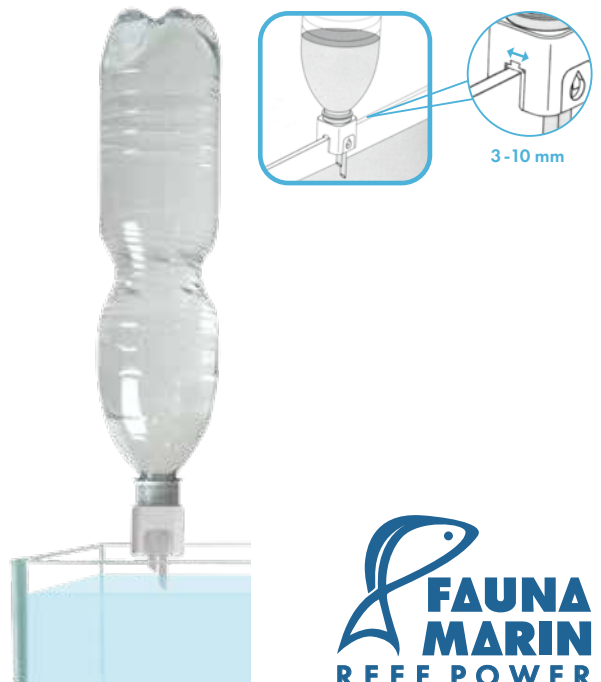

WAVE S O O I I

FAUNA MARIN DIY REFILL

Refill system:
currentless, safe, up to 2 liters refill water

FAUNA MARIN DIY REFILL

FAUNA MARIN DIY REFILL

Construction

1.

2.