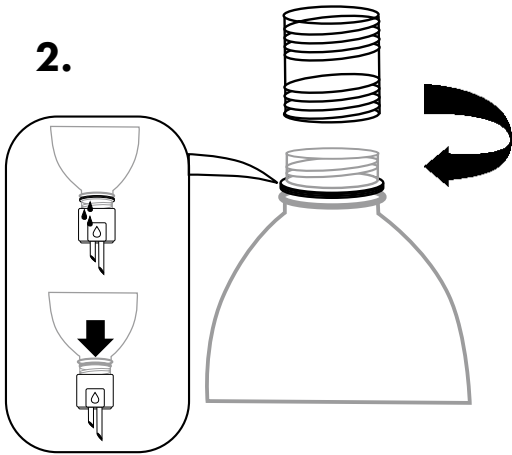

WAVE S O O I I

FAUNA MARIN DIY REFILL

Refill system:
currentless, safe, up to 2 liters refill water

FAUNA MARIN DIY REFILL

FAUNA MARIN DIY REFILL

Construction

1.

2.