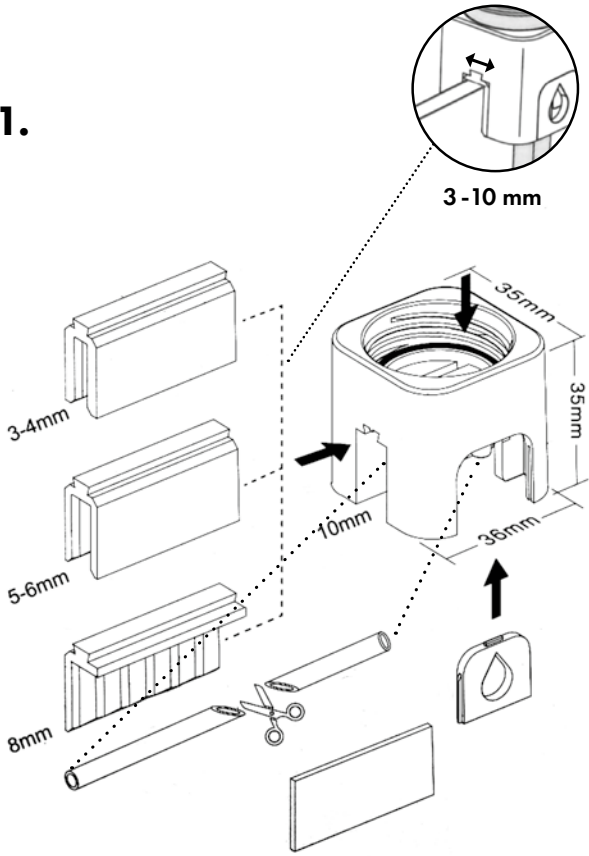

WAVE S O O I I

FAUNA MARIN DIY REFILL

Refill system:
currentless, safe, up to 2 liters refill water

FAUNA MARIN DIY REFILL

FAUNA MARIN DIY REFILL

Construction

1.

2.